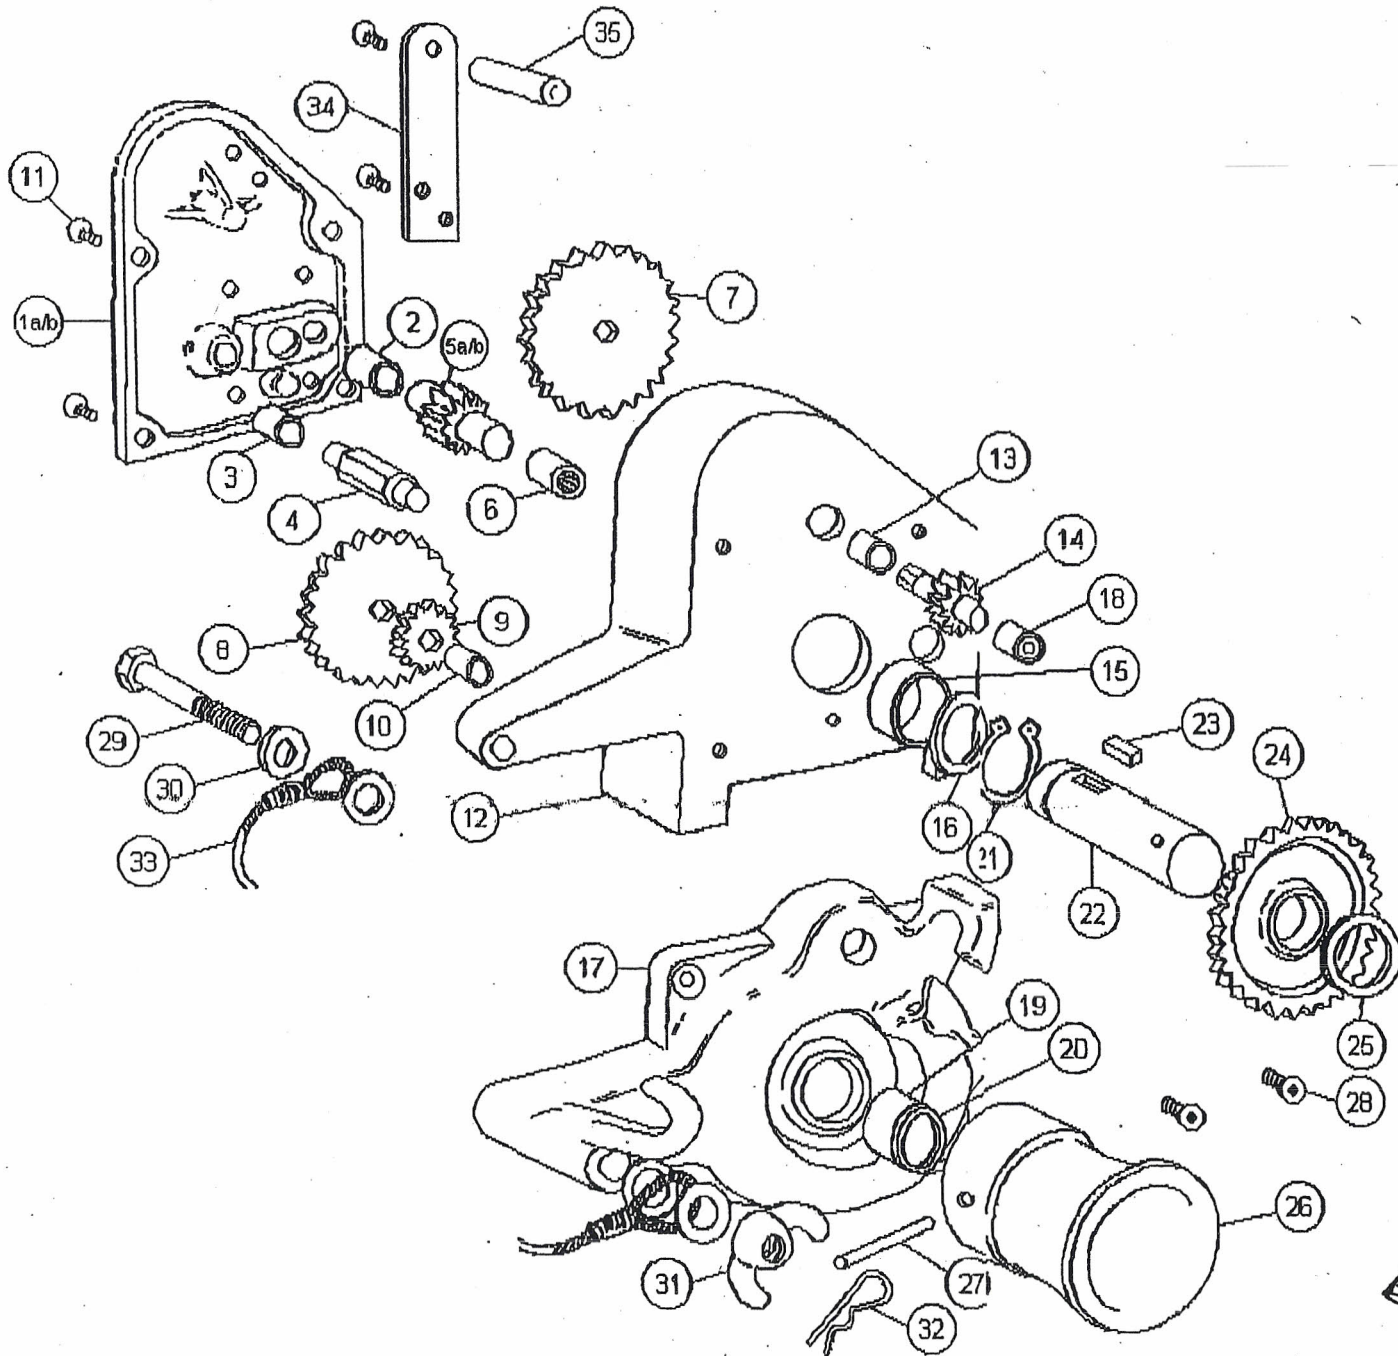

CAPSTAN

Pl. #	Description
1a	CS Input Plate
1b	SP Input Plate
2	Bushing
3	Bushing
4	Shaft
5a	SP Gear
5b	CS Gear
6	Bearing
7	Gear
8	Gear
9	Gear
10	Bushing
11	Screws (4)
12	Gear Box
13	Bushing
14	Gear
15	Bushing
16	Thrust Bearing
17	Capstan Plate
18	Bearing
19	Bushing
20	Seal
21	Snap Ring
22	Shaft
23	Key
24	Gear
25	Thrust Bearing
26	Capstan Drum
27	Pin
28	Screws (4)
29	Bolt
30	Washers (4)
31	Wing Nut
32	Harrin Pin
33	Cable
34	Handle Arm
35	Handle
Not Shown	Motor Gear
Not Shown	Engine